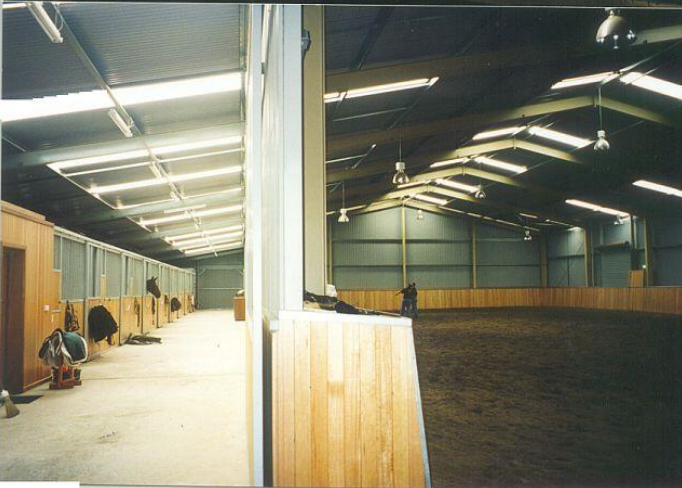

Winners Circle Stables

7 Salvator Drive, Campbellfield Vic 3061

INDOOR ARENAS

These photos show one of many Equestrian Centres built by Winners Circle Stables.
We build to suit your requirements.

*This Equestrian Centre has an Indoor Arena, a Stable Wing down the long side of the arena.
The front section has an entrance area, two accommodation areas, office, storage, staff room, viewing areas, etc.*