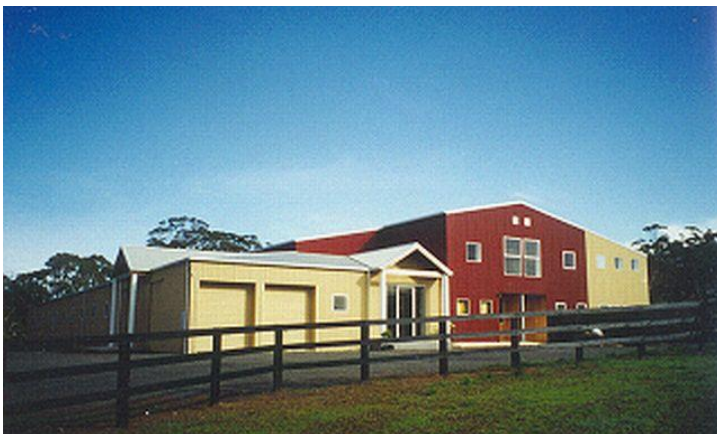

Winners Circle Stables

7 Salvator Drive, Campbellfield Vic 3061

INDOOR ARENAS

These photos show one of many Equestrian Centres built by Winners Circle Stables.
We build to suit your requirements.

*This Equestrian Centre has an Indoor Arena, a Stable Wing down the long side of the arena.
The front section has an entrance area, two accommodation areas, office, storage, staff room, viewing areas, etc.*

Winners Circle Stables

7 Salvator Drive, Campbellfield Vic 3061

INDOOR ARENAS

We build to suit your requirements.

Page 2